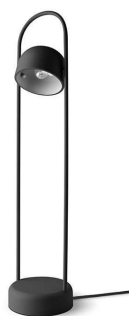

Dimensions

Product weight (kg)	6.29
Product length (mm)	210.00
Product height (mm)	1210.00
Product width (mm)	210.00
Product diameter (mm)	210.00
Packed product weight (kg)	5.20
Packed product length (mm)	265.00
Packed product height (mm)	1230.00
Packed product width (mm)	265.00

QUAY Floor Lamp Ø21cm, Black

General

Designer	Nina Bruun
Colour	Black
Colli Size	2

Identifiers

EAN	5706631193078
Master colli EAN	5706631193573
Customs tariff	9405299090

Information

Name English

QUAY Floor Lamp Ø21cm, Black

Description English

Few things define the style and ambience of a room as the lamps you choose to illuminate it with.

Eva Solos series of lamps have been designed to take centre stage and bring light and elegance to your favourite living spaces.

With their powder-coated and steely outside, their unique and iconic shapes and their light and warm inside, the lamps create a modern and charismatic statement where light, form and function come together in perfect trinity.

Quay is inspired by the dome – one of the world's most iconic shapes, with an architectural lineage as old as man himself.

For Quay, Eva Solo used the shape of the dome to create a series of lamps that naturally attract the eye and complement any room with their light, shape and functionality.