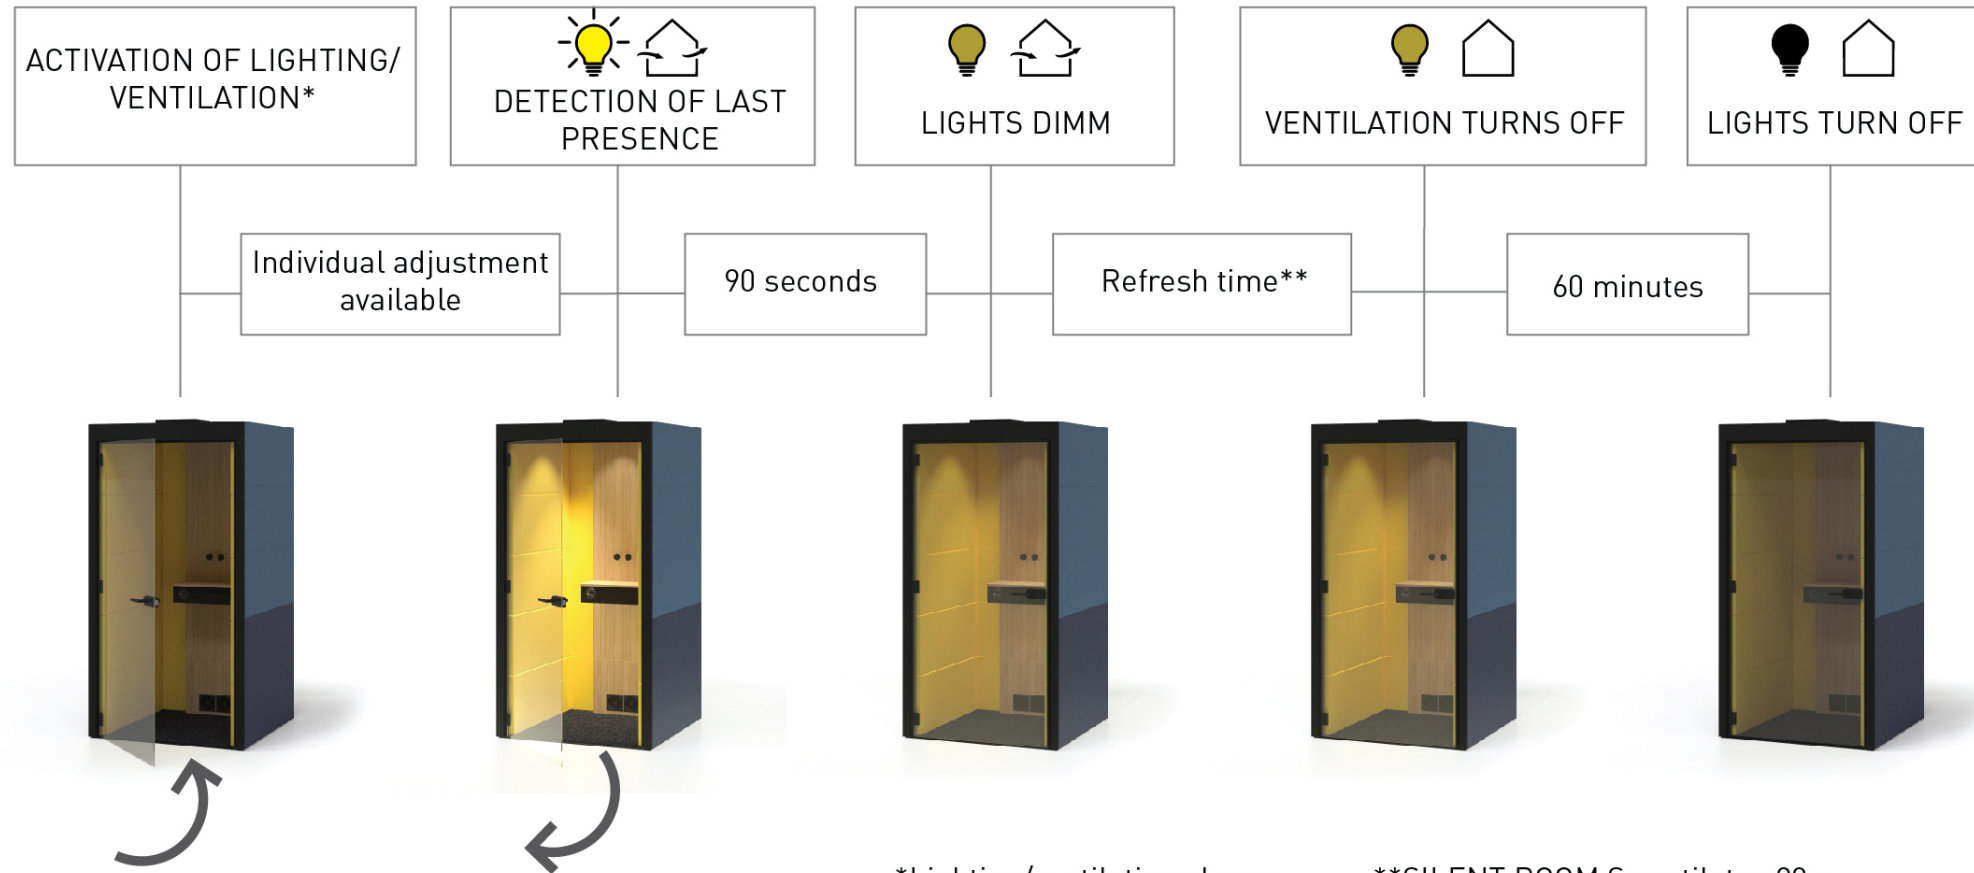

narbutas

Efficient air ventilation

200 m³/h
SILENT ROOM S

400 m³/h
SILENT ROOM M

500 m³/h
SILENT ROOM L

Warm LED
lighting

Smart energy saving

AUTOMATIC OPERATION