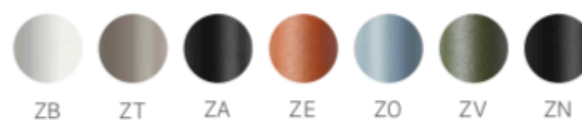

Colours

TABLE TOP
Ø 70 CM
STEEL
ART. 5567

for Tripè fixed table bases

THICKNESS	EDGE	COLOUR
20 mm		zinc and powder coated
		ZB white
		ZT dove grey
		ZA anthracite
		ZE terracotta
		ZO air-force blue
		ZV olive green
ZN black		

Colours

TABLE TOP
Ø 70 CM
STEEL
ART. 5569

for Tripè folding table bases

THICKNESS	EDGE	COLOUR
20 mm	flat	zinc and powder coated
		ZB white
		ZT dove grey
		ZA anthracite
		ZE terracotta
		ZO air-force blue
		ZV olive green
ZN black		

Colours

**TABLE TOP
Ø 60 CM
COMPACT
LAMINATE
ART. 5282**

THICKNESS	EDGE	COLOUR
12 mm	bevelled - black core	10 white
		81 anthracite
		82 light grey
		87 concrete effect
		572 Carrara marble effect
10 mm	flat - brown core	570 dove grey oak
		571 beaver oak
		573 corten effect

Colours

**TABLE TOP
Ø 70 CM
COMPACT
LAMINATE
ART. 5287**

THICKNESS	EDGE	COLOUR
12 mm	bevelled - black core	10 white
		81 anthracite
		82 light grey
		87 concrete effect
		90 stone effect
		91 grit effect
10 mm	flat - brown core	572 Carrara marble effect
		570 dove grey oak
		571 beaver oak
		573 corten effect