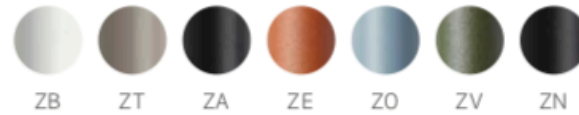

TABLE TOP
Ø 60 CM
STEEL
ART. 5568

for Tripè fixed table bases

THICKNESS	EDGE	COLOUR
20 mm		zinc and powder coated
		ZB white
		ZT dove grey
		ZA anthracite
		ZE terracotta
		ZO air-force blue
		ZV olive green
ZN black		

Colours

TABLE TOP
Ø 60 CM
STEEL
ART. 5570

for Tripè folding table bases

THICKNESS	EDGE	COLOUR
20 mm	flat	zinc and powder coated
		ZB white
		ZT dove grey
		ZA anthracite
		ZE terracotta
		ZO air-force blue
		ZV olive green
ZN black		

Colours

TABLE TOP
Ø 70 CM
STEEL
ART. 5567

for Tripè fixed table bases

THICKNESS	EDGE	COLOUR
20 mm		zinc and powder coated
		ZB white
		ZT dove grey
		ZA anthracite
		ZE terracotta
		ZO air-force blue
		ZV olive green
ZN black		

Colours

TABLE TOP
Ø 70 CM
STEEL
ART. 5569

for Tripè folding table bases

THICKNESS	EDGE	COLOUR
20 mm	flat	zinc and powder coated
		ZB white
		ZT dove grey
		ZA anthracite
		ZE terracotta
		ZO air-force blue
		ZV olive green
ZN black		