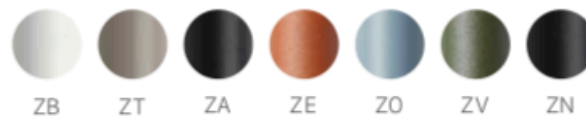

Colours

TABLE TOP
Ø 60 CM
STEEL
ART. 5570

for Tripè folding table bases

THICKNESS	EDGE	COLOUR
20 mm	flat	zinc and powder coated
		ZB white
		ZT dove grey
		ZA anthracite
		ZE terracotta
		ZO air-force blue
		ZV olive green
ZN black		

Colours

TABLE TOP
Ø 70 CM
STEEL
ART. 5567

for Tripè fixed table bases

THICKNESS	EDGE	COLOUR
20 mm		zinc and powder coated
		ZB white
		ZT dove grey
		ZA anthracite
		ZE terracotta
		ZO air-force blue
		ZV olive green
ZN black		

Colours

TABLE TOP
Ø 70 CM
STEEL
ART. 5569

for Tripè folding table bases

THICKNESS	EDGE	COLOUR
20 mm	flat	zinc and powder coated
		ZB white
		ZT dove grey
		ZA anthracite
		ZE terracotta
		ZO air-force blue
		ZV olive green
ZN black		

Colours

**TABLE TOP
Ø 60 CM
COMPACT
LAMINATE
ART. 5282**

THICKNESS	EDGE	COLOUR
12 mm	bevelled - black core	10 white
		81 anthracite
		82 light grey
		87 concrete effect
		572 Carrara marble effect
10 mm	flat - brown core	570 dove grey oak
		571 beaver oak
		573 corten effect