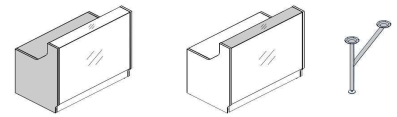

TECHNICAL SPECIFICATION

COLOURS

BODY ,COUNTER TOP, SUPPORTING LEG WHERE WORKTOPS CONNECT NL41

FRONT - GLASS

TAMBOUR STORAGE, STACK-ON WORKTOP STORAGE FOR RECEPTION DESK

1. **Work top** - MFC 28mm, PVC edge
2. **Top** - tempered optiwhite glass, 8mm - painted on bottom side
3. **Front** - glass LACOBEL 4mm
4. **LED Lighting** - white
5. **Corner slate** - stainless steel 4mm
6. **Kick plate** - HPL - brushed aluminium
7. **Leveling** - 5mm range

TECHNICAL SPECIFICATION

1. **Low side panel** - MFC 28mm, PVC edge
2. **Side panel linking low and high fronts** - MFC 28mm, PVC edge
3. **Cable grommets** - Ø80
4. **Supporting leg NE41**- required for connecting the tops
5. **High side panel** - MFC 28mm, PVC edge
6. **Option with additional charge** - working top with lowered monitor shelf - MFC 28mm, PVC edge
7. Light switch
8. **LMS05** - reception desk storage; order separately
9. **Shelf** - MFC 12mm, PVC edge
10. **Top** - MFC 12mm, PVC edge
11. **Body** - MFC 18mm, PVC edge
12. **Optional front with lock** - universal (left, right) - MFC 18mm, PVC edge; - ordered as separate element