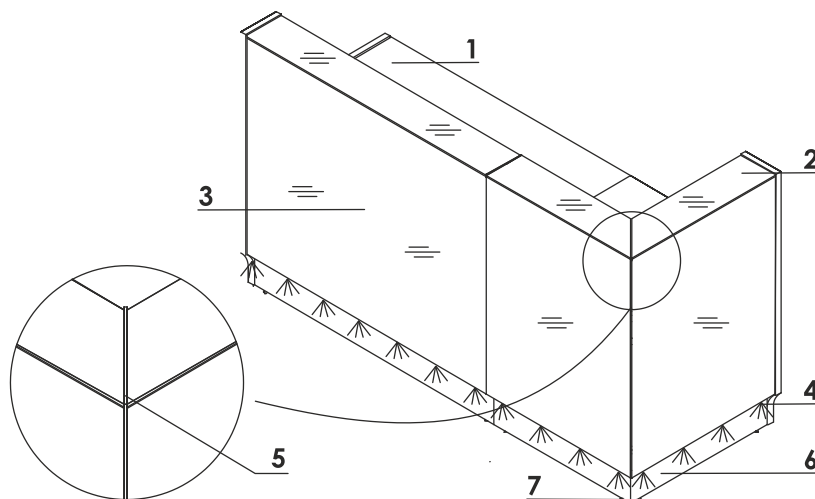

TECHNICAL SPECIFICATION

COLOURS

BODY ,COUNTER TOP, SUPPORTING LEG WHERE WORKTOPS CONNECT NL41

FRONT - GLASS

TAMBOUR STORAGE, STACK-ON WORKTOP STORAGE FOR RECEPTION DESK

1. **Work top** - MFC 28mm, PVC edge
2. **Top** - tempered optiwhite glass, 8mm - painted on bottom side
3. **Front** - glass LACOBEL 4mm
4. **LED Lighting** - white
5. **Corner slate** - stainless steel 4mm
6. **Kick plate** - HPL - brushed aluminium
7. **Leveling** - 5mm range

TECHNICAL SPECIFICATION

1. **Low side panel** - MFC 28mm, PVC edge
2. **Side panel linking low and high fronts** - MFC 28mm, PVC edge
3. **Cable grommets** - Ø80
4. **Supporting leg NE41**- required for connecting the tops
5. **High side panel** - MFC 28mm, PVC edge
6. **Option with additional charge** - working top with lowered monitor shelf - MFC 28mm, PVC edge
7. Light switch
8. **LMS05** - reception desk storage; order separately
9. **Shelf** - MFC 12mm, PVC edge
10. **Top** - MFC 12mm, PVC edge
11. **Body** - MFC 18mm, PVC edge
12. **Optional front with lock** - universal (left, right) - MFC 18mm, PVC edge; - ordered as separate element