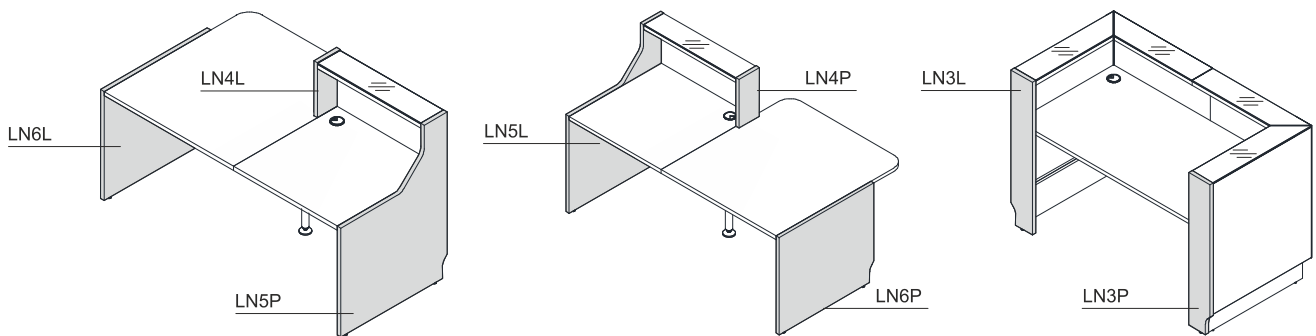

ENDING ELEMENTS APPLICATION