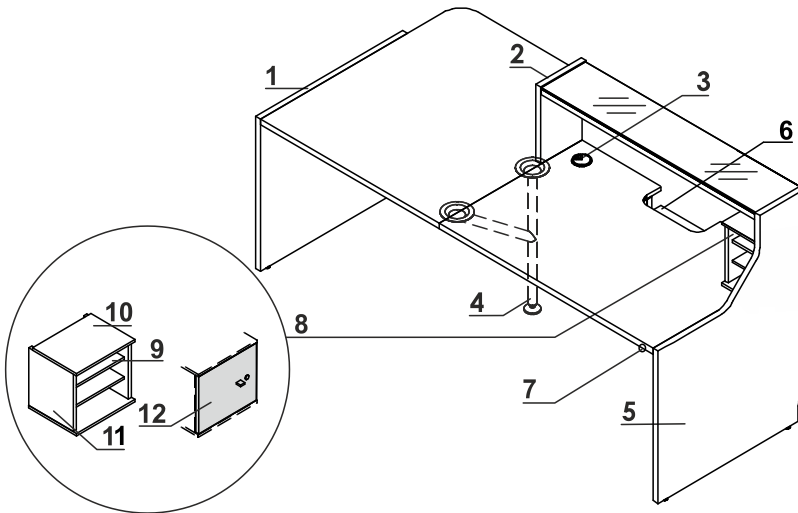

TECHNICAL SPECIFICATION

COLOURS

BODY ,COUNTER TOP, SUPPORTING LEG WHERE WORKTOPS CONNECT NL41

FRONT - GLASS

TAMBOUR STORAGE, STACK-ON WORKTOP STORAGE FOR RECEPTION DESK

1. **Work top** - MFC 28mm, PVC edge
2. **Top** - tempered optiwhite glass, 8mm - painted on bottom side
3. **Front** - glass LACOBEL 4mm
4. **LED Lighting** - white
5. **Corner slate** - stainless steel 4mm
6. **Kick plate** - HPL - brushed aluminium
7. **Leveling** - 5mm range

TECHNICAL SPECIFICATION

1. **Low side panel** - MFC 28mm, PVC edge
2. **Side panel linking low and high fronts** - MFC 28mm, PVC edge
3. **Cable grommets** - Ø80
4. **Supporting leg NE41**- required for connecting the tops
5. **High side panel** - MFC 28mm, PVC edge
6. **Option with additional charge** - working top with lowered monitor shelf - MFC 28mm, PVC edge
7. Light switch
8. **LMS05** - reception desk storage; order separately
9. **Shelf** - MFC 12mm, PVC edge
10. **Top** - MFC 12mm, PVC edge
11. **Body** - MFC 18mm, PVC edge
12. **Optional front with lock** - universal (left, right) - MFC 18mm, PVC edge; - ordered as separate element