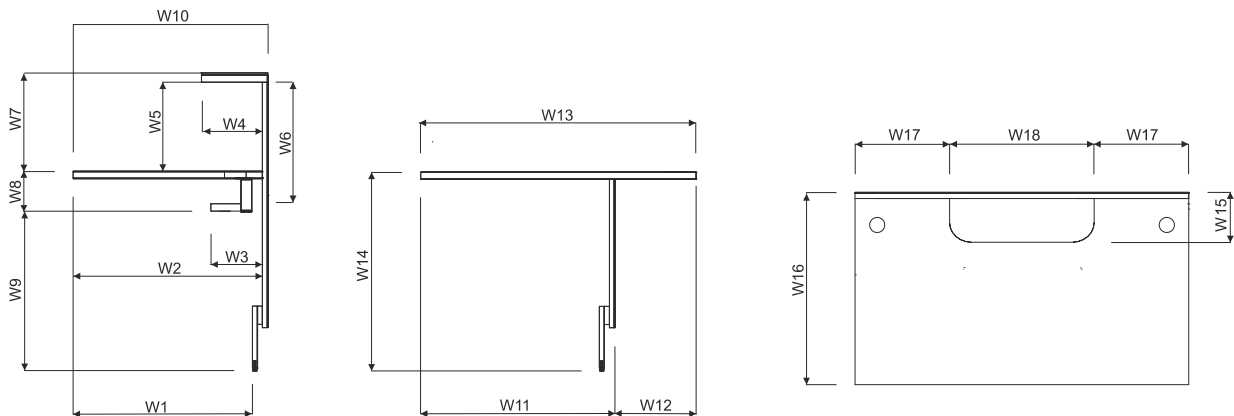

TECHNICAL SPECIFICATION

1. **Low side panel** - MFC 28mm, PVC edge
2. **Side panel linking low and high fronts** - MFC 28mm, PVC edge
3. **Cable grommets** - Ø80
4. **Supporting leg NE41**- required for connecting the tops
5. **High side panel** - MFC 28mm, PVC edge
6. **Option with additional charge** - working top with lowered monitor shelf - MFC 28mm, PVC edge
7. Light switch
8. **LMS05** - reception desk storage; order separately
9. **Shelf** - MFC 12mm, PVC edge
10. **Top** - MFC 12mm, PVC edge
11. **Body** - MFC 18mm, PVC edge
12. **Optional front with lock** - universal (left, right) - MFC 18mm, PVC edge; - ordered as separate element

ENDING ELEMENTS APPLICATION

DIMENSIONS

W1 - 763mm | W2 - 800mm | W3 - 200mm | W4 - 228mm | W5 - 329mm | W6 - 424mm | W7 - 365mm | W8 - 151mm | W9 - 589mm | W10 - 822mm |
W11 - 822mm | W12 - 300mm | W13 - 1122mm | W14 - 740mm | W15 - 200mm | W16 - 800mm | W17 340/540mm | W18 - 520mm

RECEPTION DESKS SYSTEMS

LN5P+LN12+LNB13+LN5L

INDEX SYMBOL	DIMENSIONS [mm]									COMMENTS
	W ₁	W ₂	D ₁	D ₂	H		kg	m ³	pcs	
08 LIN08 08	856	824	-	-	1105		70.5	0.350	7	
12 LIN13 13	1256	824	-	-	1105		91.5	0.488	8	

LN5P+LN08+LN08+LNB15+LN5L

INDEX SYMBOL	DIMENSIONS [mm]									COMMENTS
	W ₁	W ₂	D ₁	D ₂	H		kg	m ³	pcs	
LIN15 15	1656	824	-	-	1105		112.0	0.637	12	

LN5P+LN12+LNB13+NL41+LN12+LNB13+LN5L

INDEX SYMBOL	DIMENSIONS [mm]									COMMENTS
	W ₁	W ₂	D ₁	D ₂	H		kg	m ³	pcs	
13 LIN25 13	2456	824	-	-	1105		151.0	0.963	13	